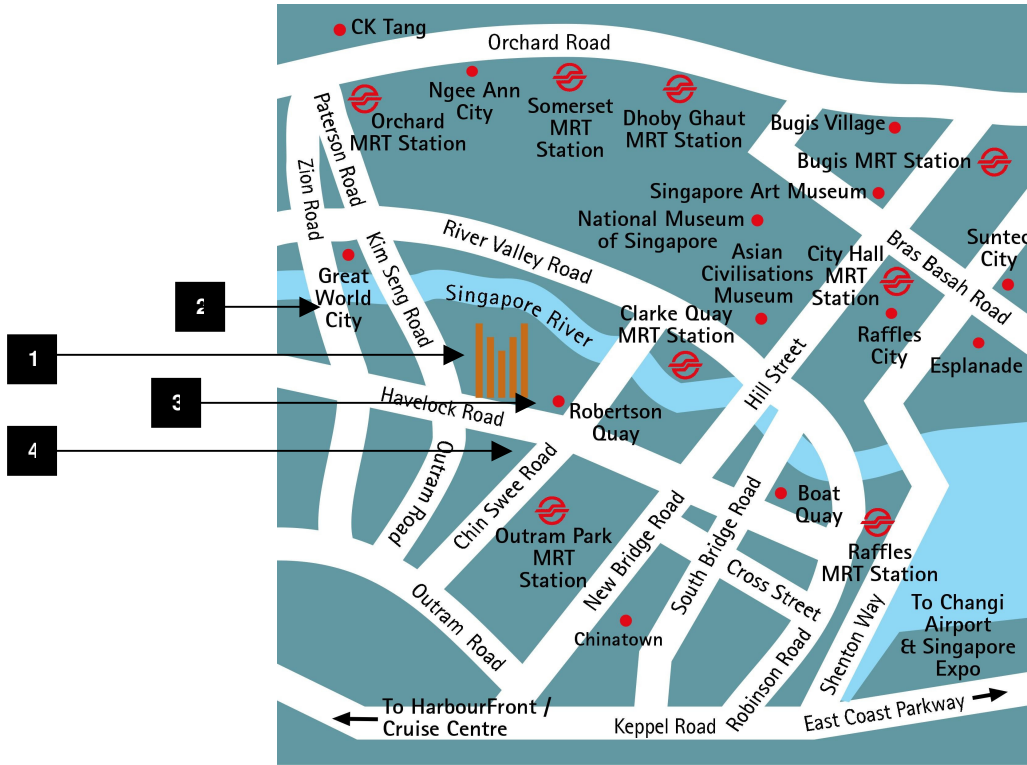

**GRAND COPTHORNE
WATERFRONT HOTEL**
SINGAPORE

managed by
MILLENNIUM & COPTHORNE INTERNATIONAL
You are the Centre of Our World

➤ (Entrance via Kim Seng Road / Jiak Kim Street)

- 1

Kim Seng Road (Grand Copthorne Waterfront Hotel)

Bus No	From	to
5	Pasir Ris MRT, Newton MRT	Tiong Bahru MRT, Bukit Merah MRT
16	Raffles City, Orchard MRT	Tiong Bahru MRT, Bukit Merah MRT
75	Holland Village, Botanic Garden	Outram Park MRT, Shenton Way, CBD, Suntec City
175	Lavender MRT, Geylang Lorong 1, Orchard MRT	Clementi Interchange
195	Suntec City, Raffles City	Tiong Bahru MRT
970	Holland Village	Outram Park MRT
- 2

Zion Road (Food Centre)

Bus No	From	to
5	Tiong Bahru MRT, Bukit Merah MRT	Newton MRT, Pasir Ris MRT
16	Tiong Bahru MRT, Bukit Merah MRT	Raffles City, Orchard MRT
75	Outram Park MRT, Shenton Way, CBD, Suntec City	Holland Village, Botanic Garden
175	Clementi Interchange	Orchard MRT, Lavender MRT, Geylang Lorong 1 Terminal
195	Tiong Bahru MRT	Suntec City, Raffles City
970	Outram Park MRT	Holland Village
- 3

Havelock Road (Riverview Hotel)

Bus No	From	to
51	Jurong East, Alexandra	Chinatown, Bugis
64	Red Hill MRT	Little India
123	Bukit Merah	Orchard MRT
186	Queenstown MRT	CBD
608	Bukit Merah	CBD
- 4

Havelock Road (Copthorne King's Hotel)